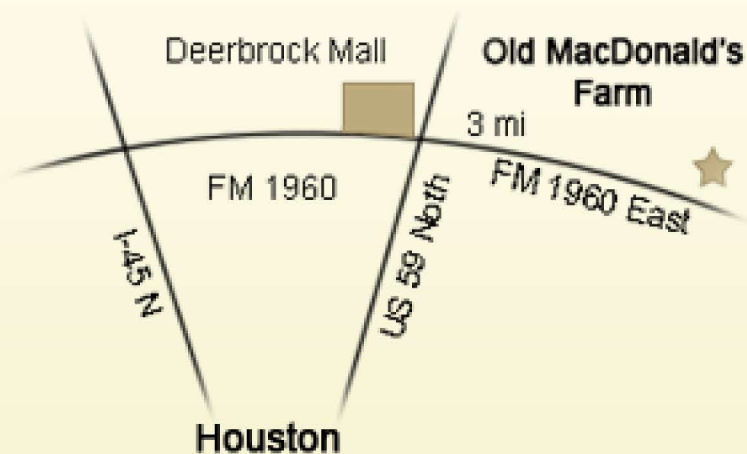

YOU ARE INVITED TO A PARTY AT

Train
Rides

Humble, Texas

Old MacDonald's Farm

FOR: _____

WHEN: _____

TIME: _____

RSVP: _____

PHONE: _____

Old Macdonald's Destination

Open 10am Daily

*Closing time varies with season

March 1st thru Oct. 31st

Weekends Only - Nov. thru Feb.

Closed Christmas and New Years weekends

Humble, Texas